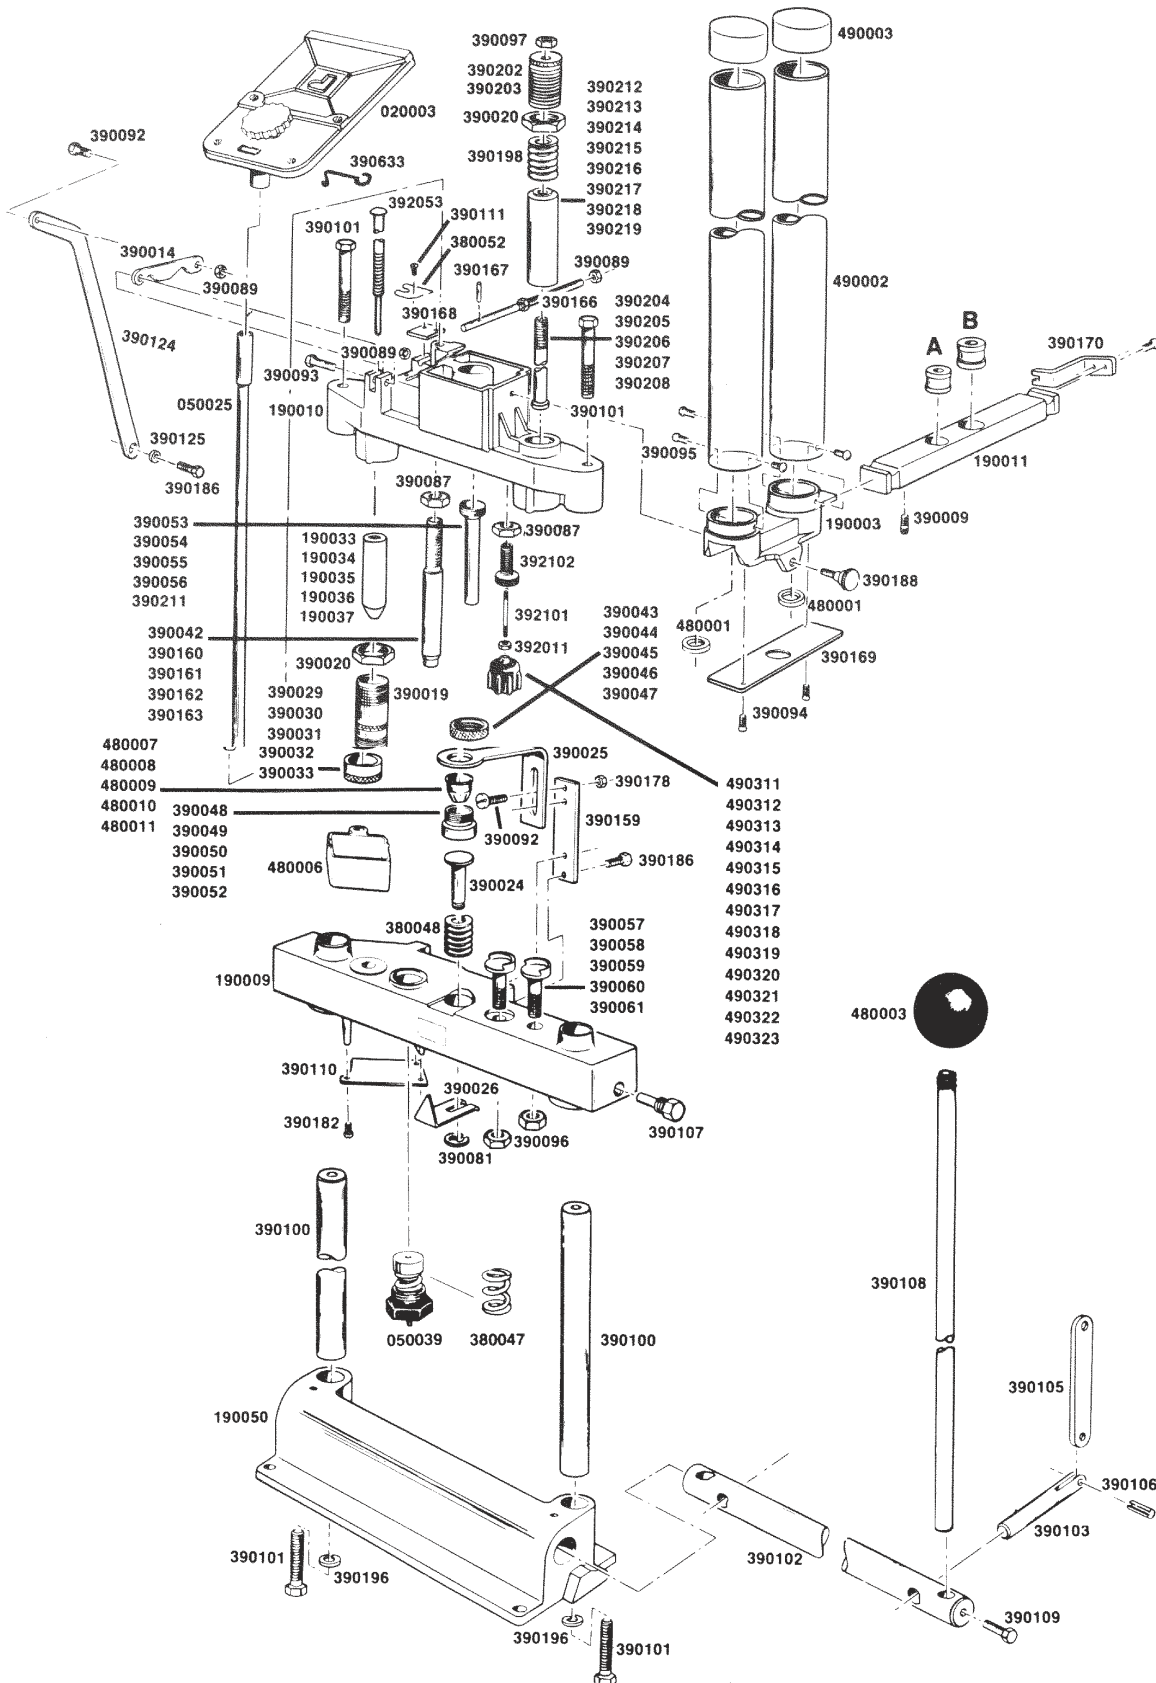

Pacific DL-266 Shotgun Reloader

PARTS LISTING

For parts inquiries, call 1-800-338-3220